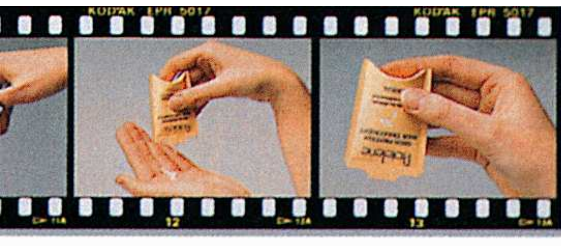

No, it's not sachet

Is

BROVIT®

...what else ?

When using Brovit® you feel that you are holding a disposable pack.

Far from: the pack is three-dimensional and elegant, intuitive ways to open, surprising his property **self closing®!**

Inverting pack, the product contained no exits, to get it out you need a little push.

Brovit® is resistant,

can also contains products filling up in pasteurization.

For 10 ml, 20 ml or 30 ml of product liquid or creamy, Brovit® is IDEAL for a refined and practice presentation of your product.